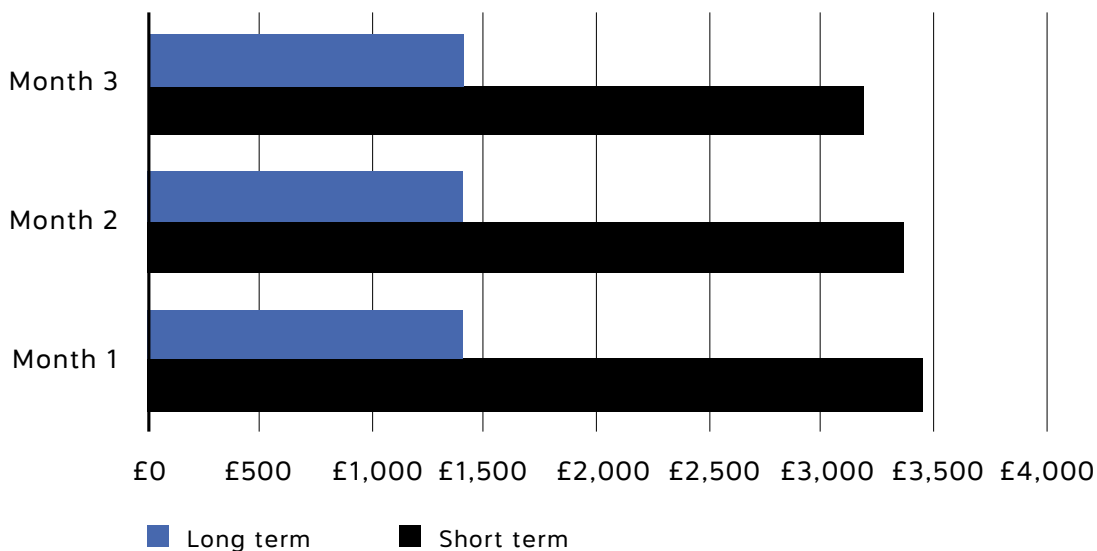

Management fee table

Our commission-based structure means that you're free to host whenever you want, offering you total flexibility.

	BASIC 15% 	STANDARD 17% 	PREMIUM 20%
Listings on up to 6 channels			
Self check-ins & check-outs			
Listings on premium portals exclusive to Airkey			
In-person check-ins & check-outs			
House Manuals			
Personal Account Manager			
Welcome Gift for Guests			
Professional Photography			
Discounts to local restaurants for Guests			
Preparation Clean			

Short term rent vs Long term rent